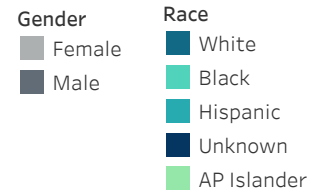

Winchester Police Department 1st Quarter 2023 Traffic Summary

January 1 - March 31, 2023

OFFICE OF PROFESSIONAL STANDARDS

1st Quarter 2023 Traffic Citation Offenses

Race	Summons	Warnings	Arrests	% Overall Traffic Stops	Total City Population
White	414	407	13	63.23%	64.9%
Black	85	91	0	13.34%	10.0%
Hispanic	132	75	5	16.07%	18.2%
Asian/Pacific Islander	5	12	0	1.29%	2.3%
American Indian	0	0	0	0.00%	0.0%
Race not Identified/Unknown	13	14	0	2.05%	

Searches Conducted

Race	Count
White	36
Black	7
Hispanic	12
Unknown	1
Total	56