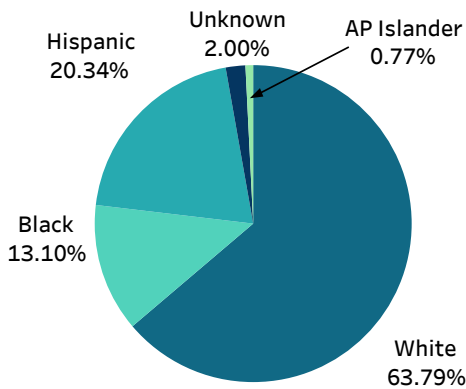

### 1st Quarter 2023 Traffic Citation Offenses

Race	Summons	Warnings	Arrests	% Overall Traffic Stops	Total City Population
White	414	407	13	63.23%	64.9%
Black	85	91	0	13.34%	10.0%
Hispanic	132	75	5	16.07%	18.2%
Asian/Pacific Islander	5	12	0	1.29%	2.3%
American Indian	0	0	0	0.00%	0.0%
Race not Identified/Unknown	13	14	0	2.05%	

### Searches Conducted

Race	Count
White	36
Black	7
Hispanic	12
Unknown	1
Total	56

### Summons by Race