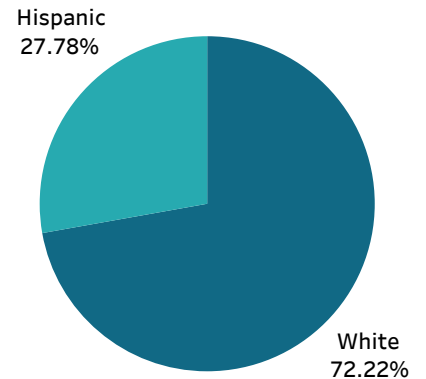

Arrests by Race