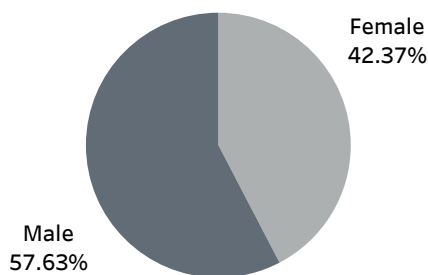

Summons by Gender