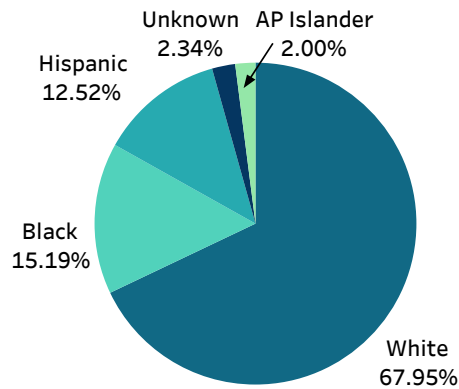

Warnings by Race