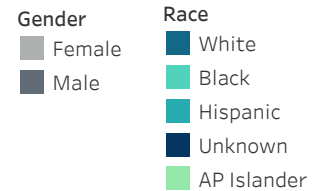

Winchester Police Department 2nd Quarter 2023 Traffic Summary

April 1 - June 30, 2023

OFFICE OF PROFESSIONAL STANDARDS

2nd Quarter 2023 Traffic Citation Offenses

Race	Summons	Warnings	Arrests	% Overall Traffic Stops	Total City Population
White	371	282	14	60.60%	64.9%
Black	81	62	7	13.65%	10.0%
Hispanic	143	59	7	19.17%	18.2%
Asian/Pacific Islander	7	8	0	1.37%	2.3%
American Indian	0	0	0	0.00%	0.0%
Race not Identified/Unknown	5	12	0	1.55%	

Searches Conducted

Race	Count
White	29
Black	12
Hispanic	0
Unknown	0
Total	41

Summons by Race

Warnings by Race

Arrests by Race

Summons by Gender

Warnings by Gender

Arrests by Gender