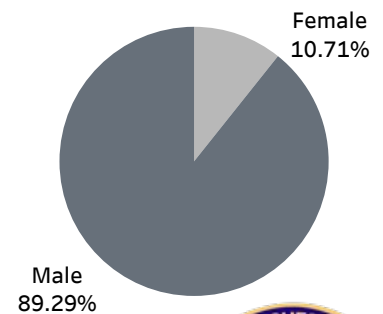

Winchester Police Department 2nd Quarter 2023 Traffic Summary

April 1 - June 30, 2023

OFFICE OF PROFESSIONAL STANDARDS

2nd Quarter 2023 Traffic Citation Offenses

Race	Summons	Warnings	Arrests	% Overall Traffic Stops	Total City Population
White	371	282	14	60.60%	64.9%
Black	81	62	7	13.65%	10.0%
Hispanic	143	59	7	19.17%	18.2%
Asian/Pacific Islander	7	8	0	1.37%	2.3%
American Indian	0	0	0	0.00%	0.0%
Race not Identified/Unknown	5	12	0	1.55%	

Searches Conducted

Race	Count
White	29
Black	12
Hispanic	0
Unknown	0
Total	41

Summons by Race

Warnings by Race

Arrests by Race

Summons by Gender

Warnings by Gender

Arrests by Gender

Software only tracks: White, Black, Hispanic, Asian/Pacific Islander, Chinese, American Indian, Japanese and Native Hawaiian/Other Pacific Islander. Those not listed have no summons/warnings. U.S. Census population data also tracks two or more races, which is not included in this report.

Created by: Crime Analyst Tara Taylor