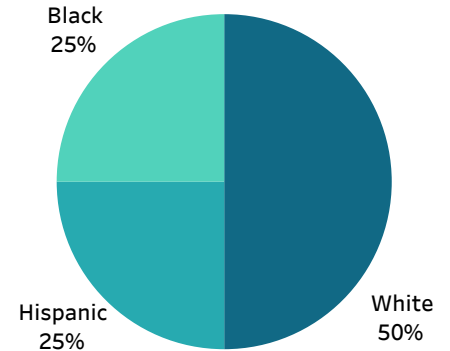

Winchester Police Department 2nd Quarter 2023 Traffic Summary

April 1 - June 30, 2023

OFFICE OF PROFESSIONAL STANDARDS

2nd Quarter 2023 Traffic Citation Offenses

Race	Summons	Warnings	Arrests	% Overall Traffic Stops	Total City Population
White	371	282	14	60.60%	64.9%
Black	81	62	7	13.65%	10.0%
Hispanic	143	59	7	19.17%	18.2%
Asian/Pacific Islander	7	8	0	1.37%	2.3%
American Indian	0	0	0	0.00%	0.0%
Race not Identified/Unknown	5	12	0	1.55%	

Searches Conducted

Race	Count
White	29
Black	12
Hispanic	0
Unknown	0
Total	41

Summons by Race

Warnings by Race

Arrests by Race

Summons by Gender

Warnings by Gender

Arrests by Gender

Software only tracks: White, Black, Hispanic, Asian/Pacific Islander, Chinese, American Indian, Japanese and Native Hawaiian/Other Pacific Islander. Those not listed have no summons/warnings. U.S. Census population data also tracks two or more races, which is not included in this report.

Created by: Crime Analyst Tara Taylor