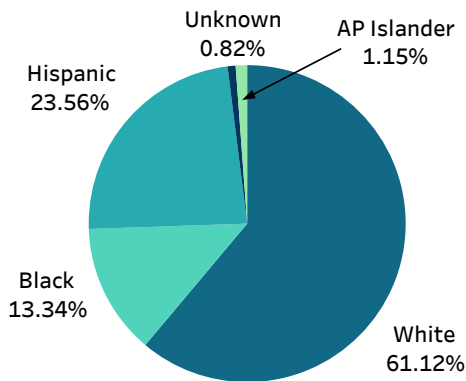

Winchester Police Department 2nd Quarter 2023 Traffic Summary

April 1 - June 30, 2023

OFFICE OF PROFESSIONAL STANDARDS

2nd Quarter 2023 Traffic Citation Offenses

Race	Summons	Warnings	Arrests	% Overall Traffic Stops	Total City Population
White	371	282	14	60.60%	64.9%
Black	81	62	7	13.65%	10.0%
Hispanic	143	59	7	19.17%	18.2%
Asian/Pacific Islander	7	8	0	1.37%	2.3%
American Indian	0	0	0	0.00%	0.0%
Race not Identified/Unknown	5	12	0	1.55%	

Searches Conducted

Race	Count
White	29
Black	12
Hispanic	0
Unknown	0
Total	41

Summons by Race

Warnings by Race

Arrests by Race

Summons by Gender

Warnings by Gender

Arrests by Gender

Software only tracks: White, Black, Hispanic, Asian/Pacific Islander, Chinese, American Indian, Japanese and Native Hawaiian/Other Pacific Islander. Those not listed have no summons/warnings. U.S. Census population data also tracks two or more races, which is not included in this report.