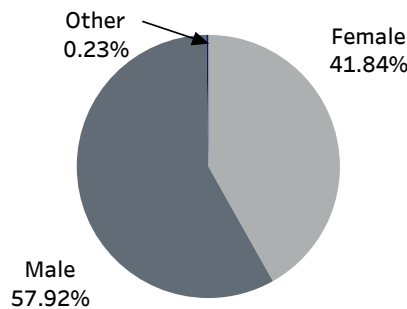

Winchester Police Department 2nd Quarter 2023 Traffic Summary

April 1 - June 30, 2023

OFFICE OF PROFESSIONAL STANDARDS

2nd Quarter 2023 Traffic Citation Offenses

Race	Summons	Warnings	Arrests	% Overall Traffic Stops	Total City Population
White	371	282	14	60.60%	64.9%
Black	81	62	7	13.65%	10.0%
Hispanic	143	59	7	19.17%	18.2%
Asian/Pacific Islander	7	8	0	1.37%	2.3%
American Indian	0	0	0	0.00%	0.0%
Race not Identified/Unknown	5	12	0	1.55%	

Searches Conducted

Race	Count
White	29
Black	12
Hispanic	0
Unknown	0
Total	41

Summons by Race

Warnings by Race

Arrests by Race

Summons by Gender

Warnings by Gender

Arrests by Gender

Software only tracks: White, Black, Hispanic, Asian/Pacific Islander, Chinese, American Indian, Japanese and Native Hawaiian/Other Pacific Islander. Those not listed have no summons/warnings. U.S. Census population data also tracks two or more races, which is not included in this report.

Created by: Crime Analyst Tara Taylor