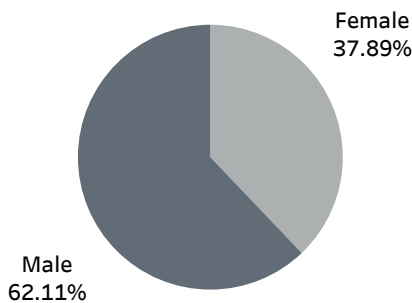

Winchester Police Department 2nd Quarter 2023 Traffic Summary

April 1 - June 30, 2023

OFFICE OF PROFESSIONAL STANDARDS

2nd Quarter 2023 Traffic Citation Offenses

Race	Summons	Warnings	Arrests	% Overall Traffic Stops	Total City Population
White	371	282	14	60.60%	64.9%
Black	81	62	7	13.65%	10.0%
Hispanic	143	59	7	19.17%	18.2%
Asian/Pacific Islander	7	8	0	1.37%	2.3%
American Indian	0	0	0	0.00%	0.0%
Race not Identified/Unknown	5	12	0	1.55%	

Searches Conducted

Race	Count
White	29
Black	12
Hispanic	0
Unknown	0
Total	41

Summons by Race

Warnings by Race

Arrests by Race

Summons by Gender

Warnings by Gender

Arrests by Gender

Software only tracks: White, Black, Hispanic, Asian/Pacific Islander, Chinese, American Indian, Japanese and Native Hawaiian/Other Pacific Islander. Those not listed have no summons/warnings. U.S. Census population data also tracks two or more races, which is not included in this report.

Created by: Crime Analyst Tara Taylor