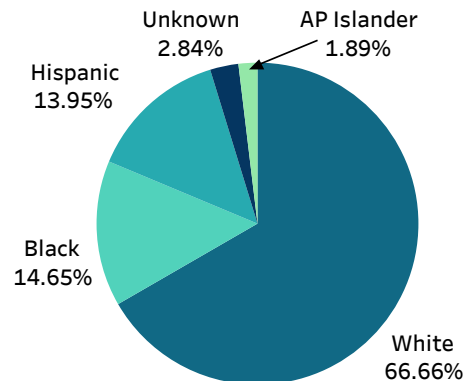

Winchester Police Department 2nd Quarter 2023 Traffic Summary

April 1 - June 30, 2023

OFFICE OF PROFESSIONAL STANDARDS

2nd Quarter 2023 Traffic Citation Offenses

Race	Summons	Warnings	Arrests	% Overall Traffic Stops	Total City Population
White	371	282	14	60.60%	64.9%
Black	81	62	7	13.65%	10.0%
Hispanic	143	59	7	19.17%	18.2%
Asian/Pacific Islander	7	8	0	1.37%	2.3%
American Indian	0	0	0	0.00%	0.0%
Race not Identified/Unknown	5	12	0	1.55%	

Searches Conducted

Race	Count
White	29
Black	12
Hispanic	0
Unknown	0
Total	41

Summons by Race

Warnings by Race

Arrests by Race

Summons by Gender

Warnings by Gender

Arrests by Gender

Software only tracks: White, Black, Hispanic, Asian/Pacific Islander, Chinese, American Indian, Japanese and Native Hawaiian/Other Pacific Islander. Those not listed have no summons/warnings. U.S. Census population data also tracks two or more races, which is not included in this report.

Created by: Crime Analyst Tara Taylor