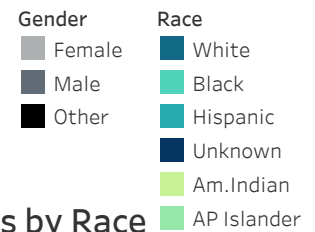

Winchester Police Department 3rd Quarter 2023 Traffic Summary

July 1 - September 30, 2023

OFFICE OF PROFESSIONAL STANDARDS

3rd Quarter 2023 Traffic Citation Offenses

Race	Summons	Warnings	Arrests	% Overall Traffic Stops	Total City Population
White	370	375	9	60.13%	64.5%
Black	62	106	1	13.48%	9.6%
Hispanic	153	88	11	20.10%	18.2%
Asian/Pacific Islander	6	4	0	1.00%	2.3%
American Indian	0	1	0	0.01%	0.0%
Race not Identified/Unknown	10	6	1	1.40%	

Searches Conducted

Race	Count
White	50
Black	6
Hispanic	2
Unknown	1
Total	59

Summons by Race

Warnings by Race

Arrests by Race

Summons by Gender

Warnings by Gender

Arrests by Gender