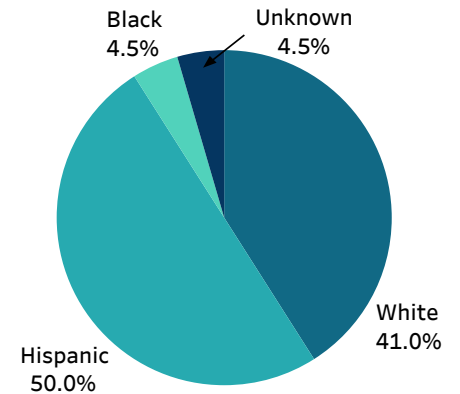

Winchester Police Department 3rd Quarter 2023 Traffic Summary

July 1 - September 30, 2023

OFFICE OF PROFESSIONAL STANDARDS

3rd Quarter 2023 Traffic Citation Offenses

Race	Summons	Warnings	Arrests	% Overall Traffic Stops	Total City Population
White	370	375	9	60.13%	64.5%
Black	62	106	1	13.48%	9.6%
Hispanic	153	88	11	20.10%	18.2%
Asian/Pacific Islander	6	4	0	1.00%	2.3%
American Indian	0	1	0	0.01%	0.0%
Race not Identified/Unknown	10	6	1	1.40%	

Searches Conducted

Race	Count
White	50
Black	6
Hispanic	2
Unknown	1
Total	59

Summons by Race

Warnings by Race

Arrests by Race

Summons by Gender

Warnings by Gender

Arrests by Gender

Software only tracks: White, Black, Hispanic, Asian/Pacific Islander, Chinese, American Indian, Japanese and Native Hawaiian/Other Pacific Islander. Those not listed have no summons/warnings. U.S. Census population data also tracks two or more races, which is not included in this report.

Created by: Crime Analyst Tara Taylor