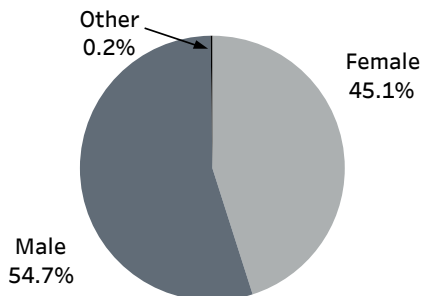

Winchester Police Department 3rd Quarter 2023 Traffic Summary

July 1 - September 30, 2023

OFFICE OF PROFESSIONAL STANDARDS

3rd Quarter 2023 Traffic Citation Offenses

Race	Summons	Warnings	Arrests	% Overall Traffic Stops	Total City Population
White	370	375	9	60.13%	64.5%
Black	62	106	1	13.48%	9.6%
Hispanic	153	88	11	20.10%	18.2%
Asian/Pacific Islander	6	4	0	1.00%	2.3%
American Indian	0	1	0	0.01%	0.0%
Race not Identified/Unknown	10	6	1	1.40%	

Searches Conducted

Race	Count
White	50
Black	6
Hispanic	2
Unknown	1
Total	59

Summons by Race

Warnings by Race

Arrests by Race

Summons by Gender

Warnings by Gender

Arrests by Gender

Software only tracks: White, Black, Hispanic, Asian/Pacific Islander, Chinese, American Indian, Japanese and Native Hawaiian/Other Pacific Islander. Those not listed have no summons/warnings. U.S. Census population data also tracks two or more races, which is not included in this report.

Created by: Crime Analyst Tara Taylor