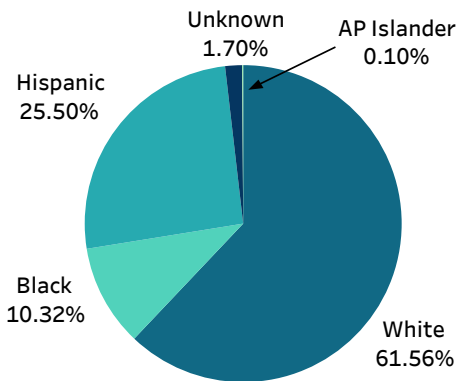

Winchester Police Department 3rd Quarter 2023 Traffic Summary

July 1 - September 30, 2023

OFFICE OF PROFESSIONAL STANDARDS

3rd Quarter 2023 Traffic Citation Offenses

Race	Summons	Warnings	Arrests	% Overall Traffic Stops	Total City Population
White	370	375	9	60.13%	64.5%
Black	62	106	1	13.48%	9.6%
Hispanic	153	88	11	20.10%	18.2%
Asian/Pacific Islander	6	4	0	1.00%	2.3%
American Indian	0	1	0	0.01%	0.0%
Race not Identified/Unknown	10	6	1	1.40%	

Searches Conducted

Race	Count
White	50
Black	6
Hispanic	2
Unknown	1
Total	59

Summons by Race

Warnings by Race

Arrests by Race

Summons by Gender

Warnings by Gender

Arrests by Gender

Software only tracks: White, Black, Hispanic, Asian/Pacific Islander, Chinese, American Indian, Japanese and Native Hawaiian/Other Pacific Islander. Those not listed have no summons/warnings. U.S. Census population data also tracks two or more races, which is not included in this report.