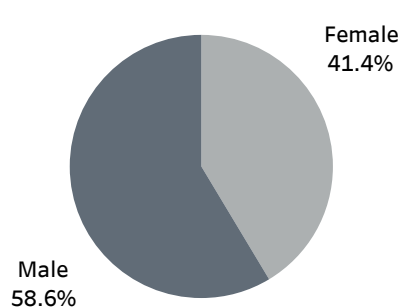

Winchester Police Department 3rd Quarter 2023 Traffic Summary

July 1 - September 30, 2023

OFFICE OF PROFESSIONAL STANDARDS

3rd Quarter 2023 Traffic Citation Offenses

Race	Summons	Warnings	Arrests	% Overall Traffic Stops	Total City Population
White	370	375	9	60.13%	64.5%
Black	62	106	1	13.48%	9.6%
Hispanic	153	88	11	20.10%	18.2%
Asian/Pacific Islander	6	4	0	1.00%	2.3%
American Indian	0	1	0	0.01%	0.0%
Race not Identified/Unknown	10	6	1	1.40%	

Searches Conducted

Race	Count
White	50
Black	6
Hispanic	2
Unknown	1
Total	59

Summons by Race

Warnings by Race

Arrests by Race

Summons by Gender

Warnings by Gender

Arrests by Gender

Software only tracks: White, Black, Hispanic, Asian/Pacific Islander, Chinese, American Indian, Japanese and Native Hawaiian/Other Pacific Islander. Those not listed have no summons/warnings. U.S. Census population data also tracks two or more races, which is not included in this report.

Created by: Crime Analyst Tara Taylor