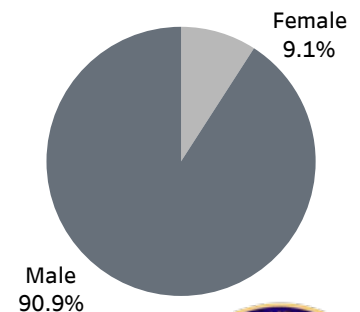

Winchester Police Department 3rd Quarter 2023 Traffic Summary

July 1 - September 30, 2023

OFFICE OF PROFESSIONAL STANDARDS

3rd Quarter 2023 Traffic Citation Offenses

Race	Summons	Warnings	Arrests	% Overall Traffic Stops	Total City Population
White	370	375	9	60.13%	64.5%
Black	62	106	1	13.48%	9.6%
Hispanic	153	88	11	20.10%	18.2%
Asian/Pacific Islander	6	4	0	1.00%	2.3%
American Indian	0	1	0	0.01%	0.0%
Race not Identified/Unknown	10	6	1	1.40%	

Searches Conducted

Race	Count
White	50
Black	6
Hispanic	2
Unknown	1
Total	59

Summons by Race

Warnings by Race

Arrests by Race

Summons by Gender

Warnings by Gender

Arrests by Gender

Software only tracks: White, Black, Hispanic, Asian/Pacific Islander, Chinese, American Indian, Japanese and Native Hawaiian/Other Pacific Islander. Those not listed have no summons/warnings. U.S. Census population data also tracks two or more races, which is not included in this report.

Created by: Crime Analyst Tara Taylor