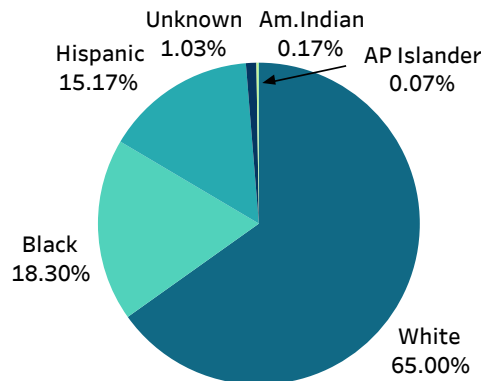

Winchester Police Department 3rd Quarter 2023 Traffic Summary

July 1 - September 30, 2023

OFFICE OF PROFESSIONAL STANDARDS

3rd Quarter 2023 Traffic Citation Offenses

Race	Summons	Warnings	Arrests	% Overall Traffic Stops	Total City Population
White	370	375	9	60.13%	64.5%
Black	62	106	1	13.48%	9.6%
Hispanic	153	88	11	20.10%	18.2%
Asian/Pacific Islander	6	4	0	1.00%	2.3%
American Indian	0	1	0	0.01%	0.0%
Race not Identified/Unknown	10	6	1	1.40%	

Searches Conducted

Race	Count
White	50
Black	6
Hispanic	2
Unknown	1
Total	59

Summons by Race

Warnings by Race

Arrests by Race

Summons by Gender

Warnings by Gender

Arrests by Gender

Software only tracks: White, Black, Hispanic, Asian/Pacific Islander, Chinese, American Indian, Japanese and Native Hawaiian/Other Pacific Islander. Those not listed have no summons/warnings. U.S. Census population data also tracks two or more races, which is not included in this report.