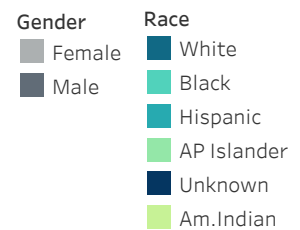

Winchester Police Department 4th Quarter 2023 Traffic Summary

October 1 - December 31, 2023

OFFICE OF PROFESSIONAL STANDARDS

4th Quarter 2023 Traffic Citation Offenses

Race	Summons	Warnings	Arrests	% Overall Traffic Stops	Total City Population
White	549	527	2	60.70%	63.9%
Black	129	127	3	14.60%	9.9%
Hispanic	222	126	2	19.71%	18.7%
Asian/Pacific Islander	10	12	0	1.24%	2.1%
American Indian	1	1	0	0.11%	0.3%
Race not Identified/Unknown	8	8	0	0.90%	

Searches Conducted

Race	Count
White	30
Black	11
Hispanic	12
Total	53

Summons by Race

Warnings by Race

Arrests by Race

Summons by Gender

Warnings by Gender

Arrests by Gender