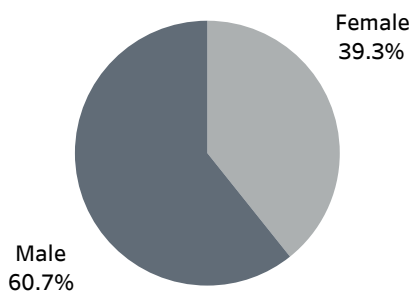

Winchester Police Department 4th Quarter 2023 Traffic Summary

October 1 - December 31, 2023

OFFICE OF PROFESSIONAL STANDARDS

4th Quarter 2023 Traffic Citation Offenses

Race	Summons	Warnings	Arrests	% Overall Traffic Stops	Total City Population
White	549	527	2	60.70%	63.9%
Black	129	127	3	14.60%	9.9%
Hispanic	222	126	2	19.71%	18.7%
Asian/Pacific Islander	10	12	0	1.24%	2.1%
American Indian	1	1	0	0.11%	0.3%
Race not Identified/Unknown	8	8	0	0.90%	

Searches Conducted

Race	Count
White	30
Black	11
Hispanic	12
Total	53

Summons by Race

Warnings by Race

Arrests by Race

Summons by Gender

Warnings by Gender

Arrests by Gender

Software only tracks: White, Black, Hispanic, Asian/Pacific Islander, Chinese, American Indian, Japanese and Native Hawaiian/Other Pacific Islander. Those not listed have no summons/warnings. U.S. Census population data also tracks two or more races, which is not included in this report.

Created by: Crime Analyst Tara Taylor