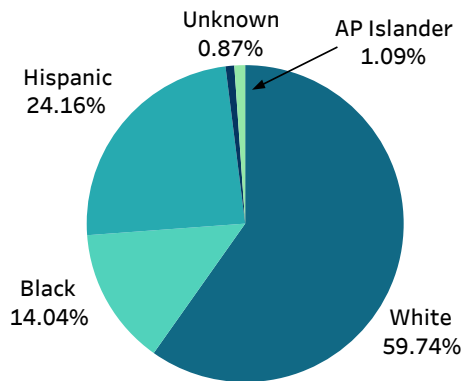

Winchester Police Department 4th Quarter 2023 Traffic Summary

October 1 - December 31, 2023

OFFICE OF PROFESSIONAL STANDARDS

4th Quarter 2023 Traffic Citation Offenses

Race	Summons	Warnings	Arrests	% Overall Traffic Stops	Total City Population
White	549	527	2	60.70%	63.9%
Black	129	127	3	14.60%	9.9%
Hispanic	222	126	2	19.71%	18.7%
Asian/Pacific Islander	10	12	0	1.24%	2.1%
American Indian	1	1	0	0.11%	0.3%
Race not Identified/Unknown	8	8	0	0.90%	

Searches Conducted

Race	Count
White	30
Black	11
Hispanic	12
Total	53

Summons by Race

Warnings by Race

Arrests by Race

Summons by Gender

Warnings by Gender

Arrests by Gender

Software only tracks: White, Black, Hispanic, Asian/Pacific Islander, Chinese, American Indian, Japanese and Native Hawaiian/Other Pacific Islander. Those not listed have no summons/warnings. U.S. Census population data also tracks two or more races, which is not included in this report.