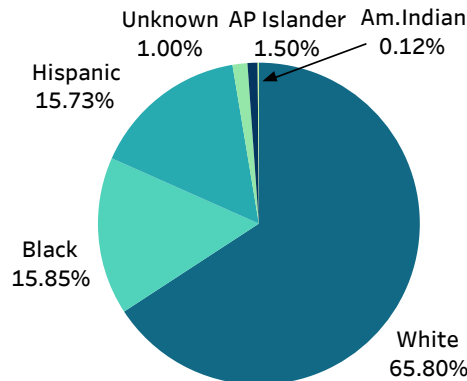

Winchester Police Department 4th Quarter 2023 Traffic Summary

October 1 - December 31, 2023

OFFICE OF PROFESSIONAL STANDARDS

4th Quarter 2023 Traffic Citation Offenses

Race	Summons	Warnings	Arrests	% Overall Traffic Stops	Total City Population
White	549	527	2	60.70%	63.9%
Black	129	127	3	14.60%	9.9%
Hispanic	222	126	2	19.71%	18.7%
Asian/Pacific Islander	10	12	0	1.24%	2.1%
American Indian	1	1	0	0.11%	0.3%
Race not Identified/Unknown	8	8	0	0.90%	

Searches Conducted

Race	Count
White	30
Black	11
Hispanic	12
Total	53

Summons by Race

Warnings by Race

Arrests by Race

Summons by Gender

Warnings by Gender

Arrests by Gender

Software only tracks: White, Black, Hispanic, Asian/Pacific Islander, Chinese, American Indian, Japanese and Native Hawaiian/Other Pacific Islander. Those not listed have no summons/warnings. U.S. Census population data also tracks two or more races, which is not included in this report.