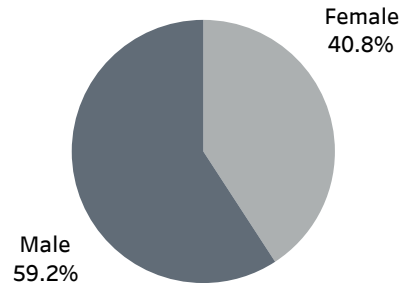

Winchester Police Department 4th Quarter 2023 Traffic Summary

October 1 - December 31, 2023

OFFICE OF PROFESSIONAL STANDARDS

4th Quarter 2023 Traffic Citation Offenses

Race	Summons	Warnings	Arrests	% Overall Traffic Stops	Total City Population
White	549	527	2	60.70%	63.9%
Black	129	127	3	14.60%	9.9%
Hispanic	222	126	2	19.71%	18.7%
Asian/Pacific Islander	10	12	0	1.24%	2.1%
American Indian	1	1	0	0.11%	0.3%
Race not Identified/Unknown	8	8	0	0.90%	

Searches Conducted

Race	Count
White	30
Black	11
Hispanic	12
Total	53

Summons by Race

Warnings by Race

Arrests by Race

Summons by Gender

Warnings by Gender

Arrests by Gender

Software only tracks: White, Black, Hispanic, Asian/Pacific Islander, Chinese, American Indian, Japanese and Native Hawaiian/Other Pacific Islander. Those not listed have no summons/warnings. U.S. Census population data also tracks two or more races, which is not included in this report.

Created by: Crime Analyst Tara Taylor