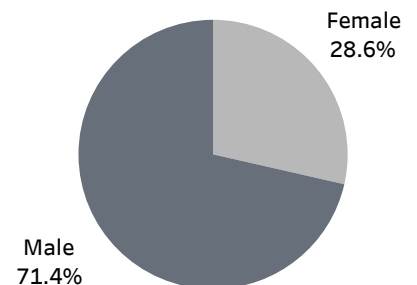

Winchester Police Department 4th Quarter 2023 Traffic Summary

October 1 - December 31, 2023

OFFICE OF PROFESSIONAL STANDARDS

4th Quarter 2023 Traffic Citation Offenses

Race	Summons	Warnings	Arrests	% Overall Traffic Stops	Total City Population
White	549	527	2	60.70%	63.9%
Black	129	127	3	14.60%	9.9%
Hispanic	222	126	2	19.71%	18.7%
Asian/Pacific Islander	10	12	0	1.24%	2.1%
American Indian	1	1	0	0.11%	0.3%
Race not Identified/Unknown	8	8	0	0.90%	

Searches Conducted

Race	Count
White	30
Black	11
Hispanic	12
Total	53

Summons by Race

Warnings by Race

Arrests by Race

Summons by Gender

Warnings by Gender

Arrests by Gender

Software only tracks: White, Black, Hispanic, Asian/Pacific Islander, Chinese, American Indian, Japanese and Native Hawaiian/Other Pacific Islander. Those not listed have no summons/warnings. U.S. Census population data also tracks two or more races, which is not included in this report.

Created by: Crime Analyst Tara Taylor