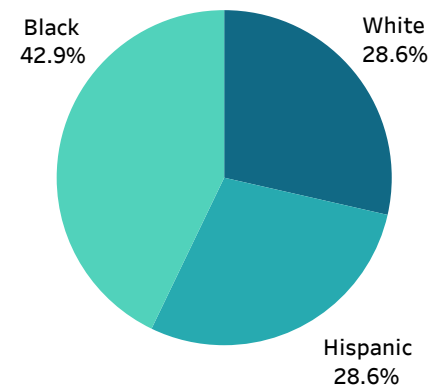

Winchester Police Department 4th Quarter 2023 Traffic Summary

October 1 - December 31, 2023

OFFICE OF PROFESSIONAL STANDARDS

4th Quarter 2023 Traffic Citation Offenses

Race	Summons	Warnings	Arrests	% Overall Traffic Stops	Total City Population
White	549	527	2	60.70%	63.9%
Black	129	127	3	14.60%	9.9%
Hispanic	222	126	2	19.71%	18.7%
Asian/Pacific Islander	10	12	0	1.24%	2.1%
American Indian	1	1	0	0.11%	0.3%
Race not Identified/Unknown	8	8	0	0.90%	

Searches Conducted

Race	Count
White	30
Black	11
Hispanic	12
Total	53

Summons by Race

Warnings by Race

Arrests by Race

Summons by Gender

Warnings by Gender

Arrests by Gender

Software only tracks: White, Black, Hispanic, Asian/Pacific Islander, Chinese, American Indian, Japanese and Native Hawaiian/Other Pacific Islander. Those not listed have no summons/warnings. U.S. Census population data also tracks two or more races, which is not included in this report.

Created by: Crime Analyst Tara Taylor